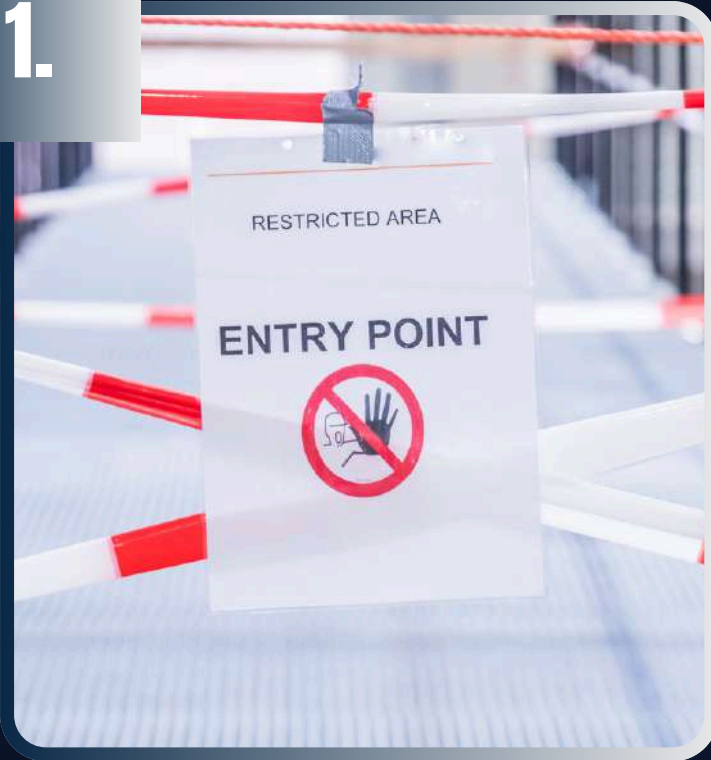

# HOW DOES ACCESS CONTROL IMPROVE WORKPLACE SAFETY

# INTRODUCTION:

Access control plays a critical role in maintaining secure and organized work environments. By regulating who can enter specific areas and access sensitive resources, Access Control systems help businesses reduce security risks, prevent unauthorized entry, and protect employees from potential threats. In today's workplaces – whether offices, factories, or corporate campuses – having a structured access management system is essential for ensuring safety, compliance, and operational efficiency.

## PREVENTS UNAUTHORIZED ENTRY

Access control systems restrict entry to authorized personnel only. By using keycards, biometric authentication, PIN codes, or smart credentials, organizations can block intruders and reduce security breaches.