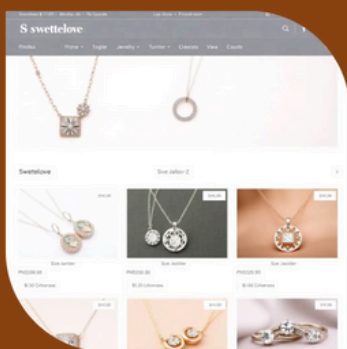

Key Aspects

Prime Location & Accessibility

Swetelove Jewelry operates from a strategic location, making it easily accessible for both in-store shoppers and online customers. PowerAdSpy reveals how its presence contributes to brand visibility and customer reach.